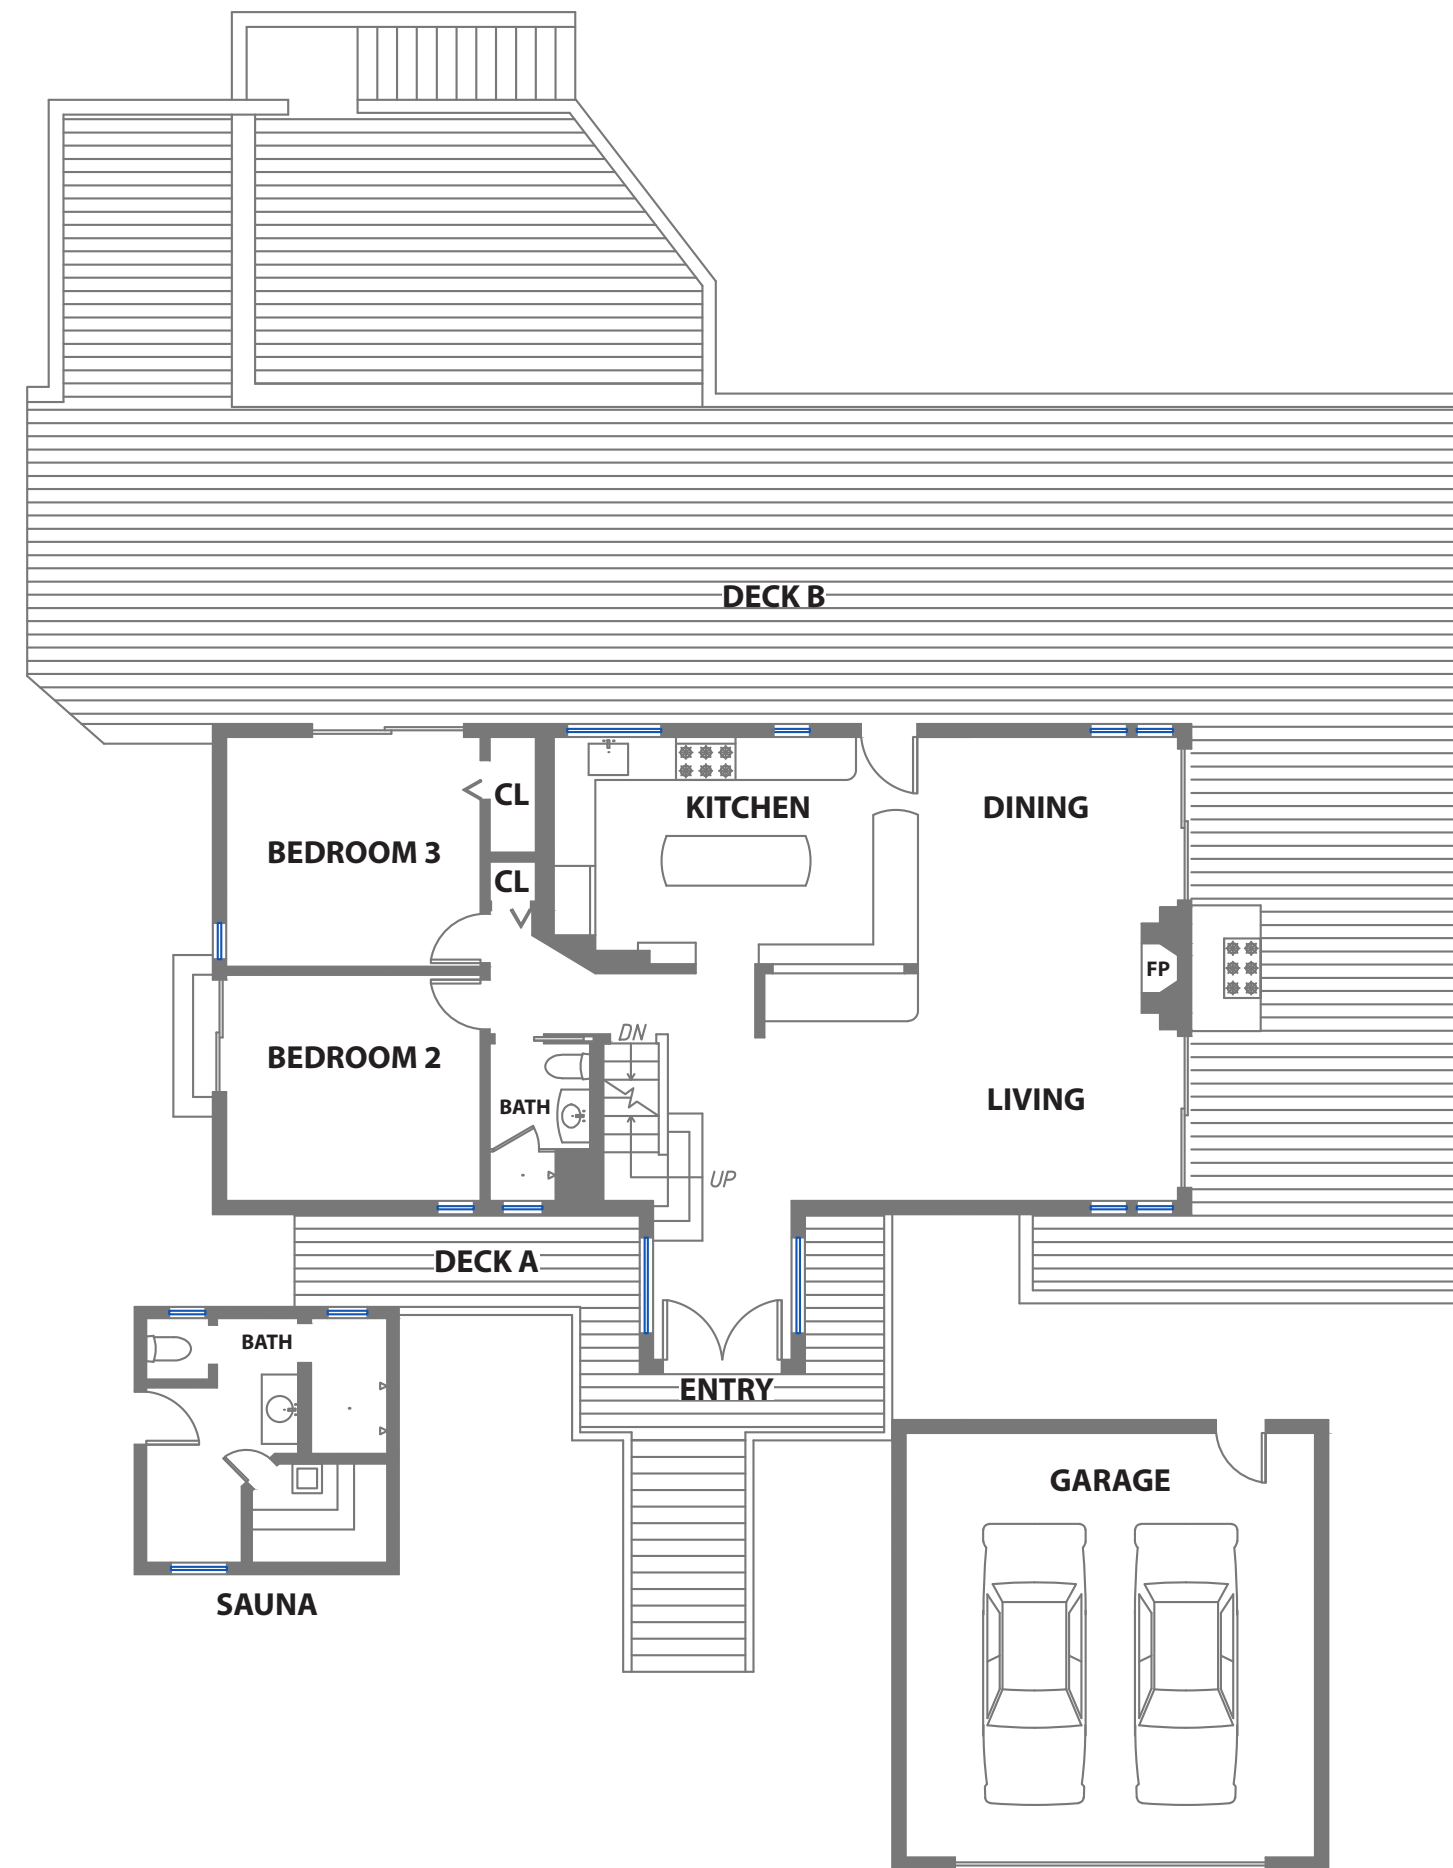

52 DRIFTWOOD COURT

SAN RAFAEL, CALIFORNIA

LOWER LEVEL

MAIN LEVEL

UPPER LEVEL

PROPERTY SQF INFORMATION

LIVING SPACE

Square Footage:	3,315 Sq Ft.*
Residence Total	3,135
* Lower Level	966
* Main Level	1,289
* Upper Level	880
* Sauna	180

NON-LIVING SPACE

Square Footage:	4,381 Sq Ft.*
* Garage	218
* Shed	223
* Deck A	170
* Deck B	2,014
* Deck C	1,117
* Deck D	238
* Deck E	119

APPROXIMATE TOTAL LIVING & NON-LIVING SPACE
Square Footage: 7,696 Sq. FT*