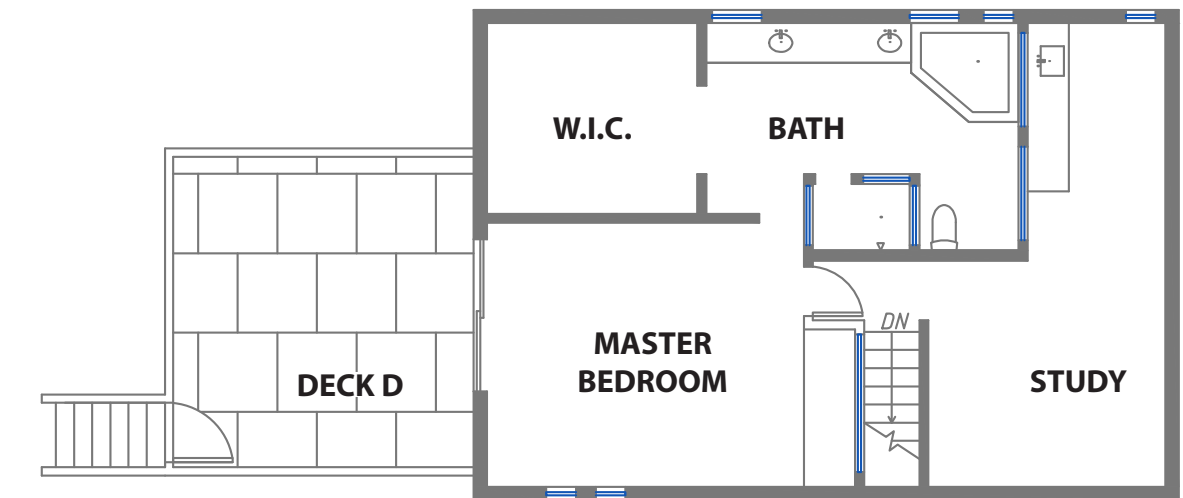

52 DRIFTWOOD COURT

SAN RAFAEL, CALIFORNIA

LOWER LEVEL

MAIN LEVEL

UPPER LEVEL

PROPERTY SQF INFORMATION

LIVING SPACE

Square Footage:	3,315 Sq Ft.*
Residence Total	3,135
* Lower Level	966
* Main Level	1,289
* Upper Level	880
* Sauna	180

NON-LIVING SPACE

Square Footage:	4,381 Sq Ft.*
* Garage	218
* Shed	223
* Deck A	170
* Deck B	2,014
* Deck C	1,117
* Deck D	238
* Deck E	119

APPROXIMATE TOTAL LIVING & NON-LIVING SPACE
Square Footage: 7,696 Sq. FT*