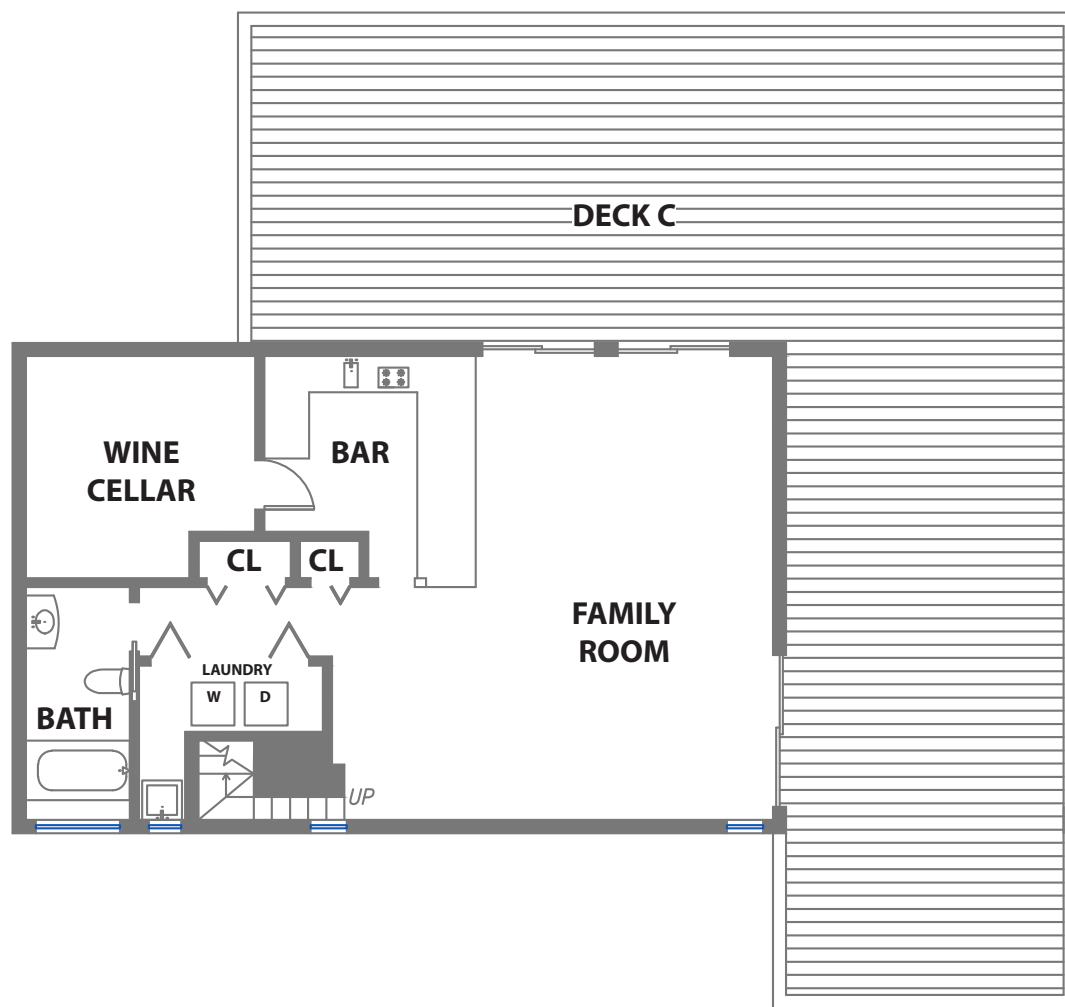

52 DRIFTWOOD COURT

SAN RAFAEL, CALIFORNIA

LOWER LEVEL

MAIN LEVEL

UPPER LEVEL

PROPERTY SQF INFORMATION

LIVING SPACE

Square Footage:	3,315 Sq Ft.*
Residence Total	3,135
* Lower Level	966
* Main Level	1,289
* Upper Level	880
* Sauna	180

NON-LIVING SPACE

Square Footage:	4,381 Sq Ft.*
* Garage	218
* Shed	223
* Deck A	170
* Deck B	2,014
* Deck C	1,117
* Deck D	238
* Deck E	119

APPROXIMATE TOTAL LIVING & NON-LIVING SPACE
Square Footage: 7,696 Sq. FT*